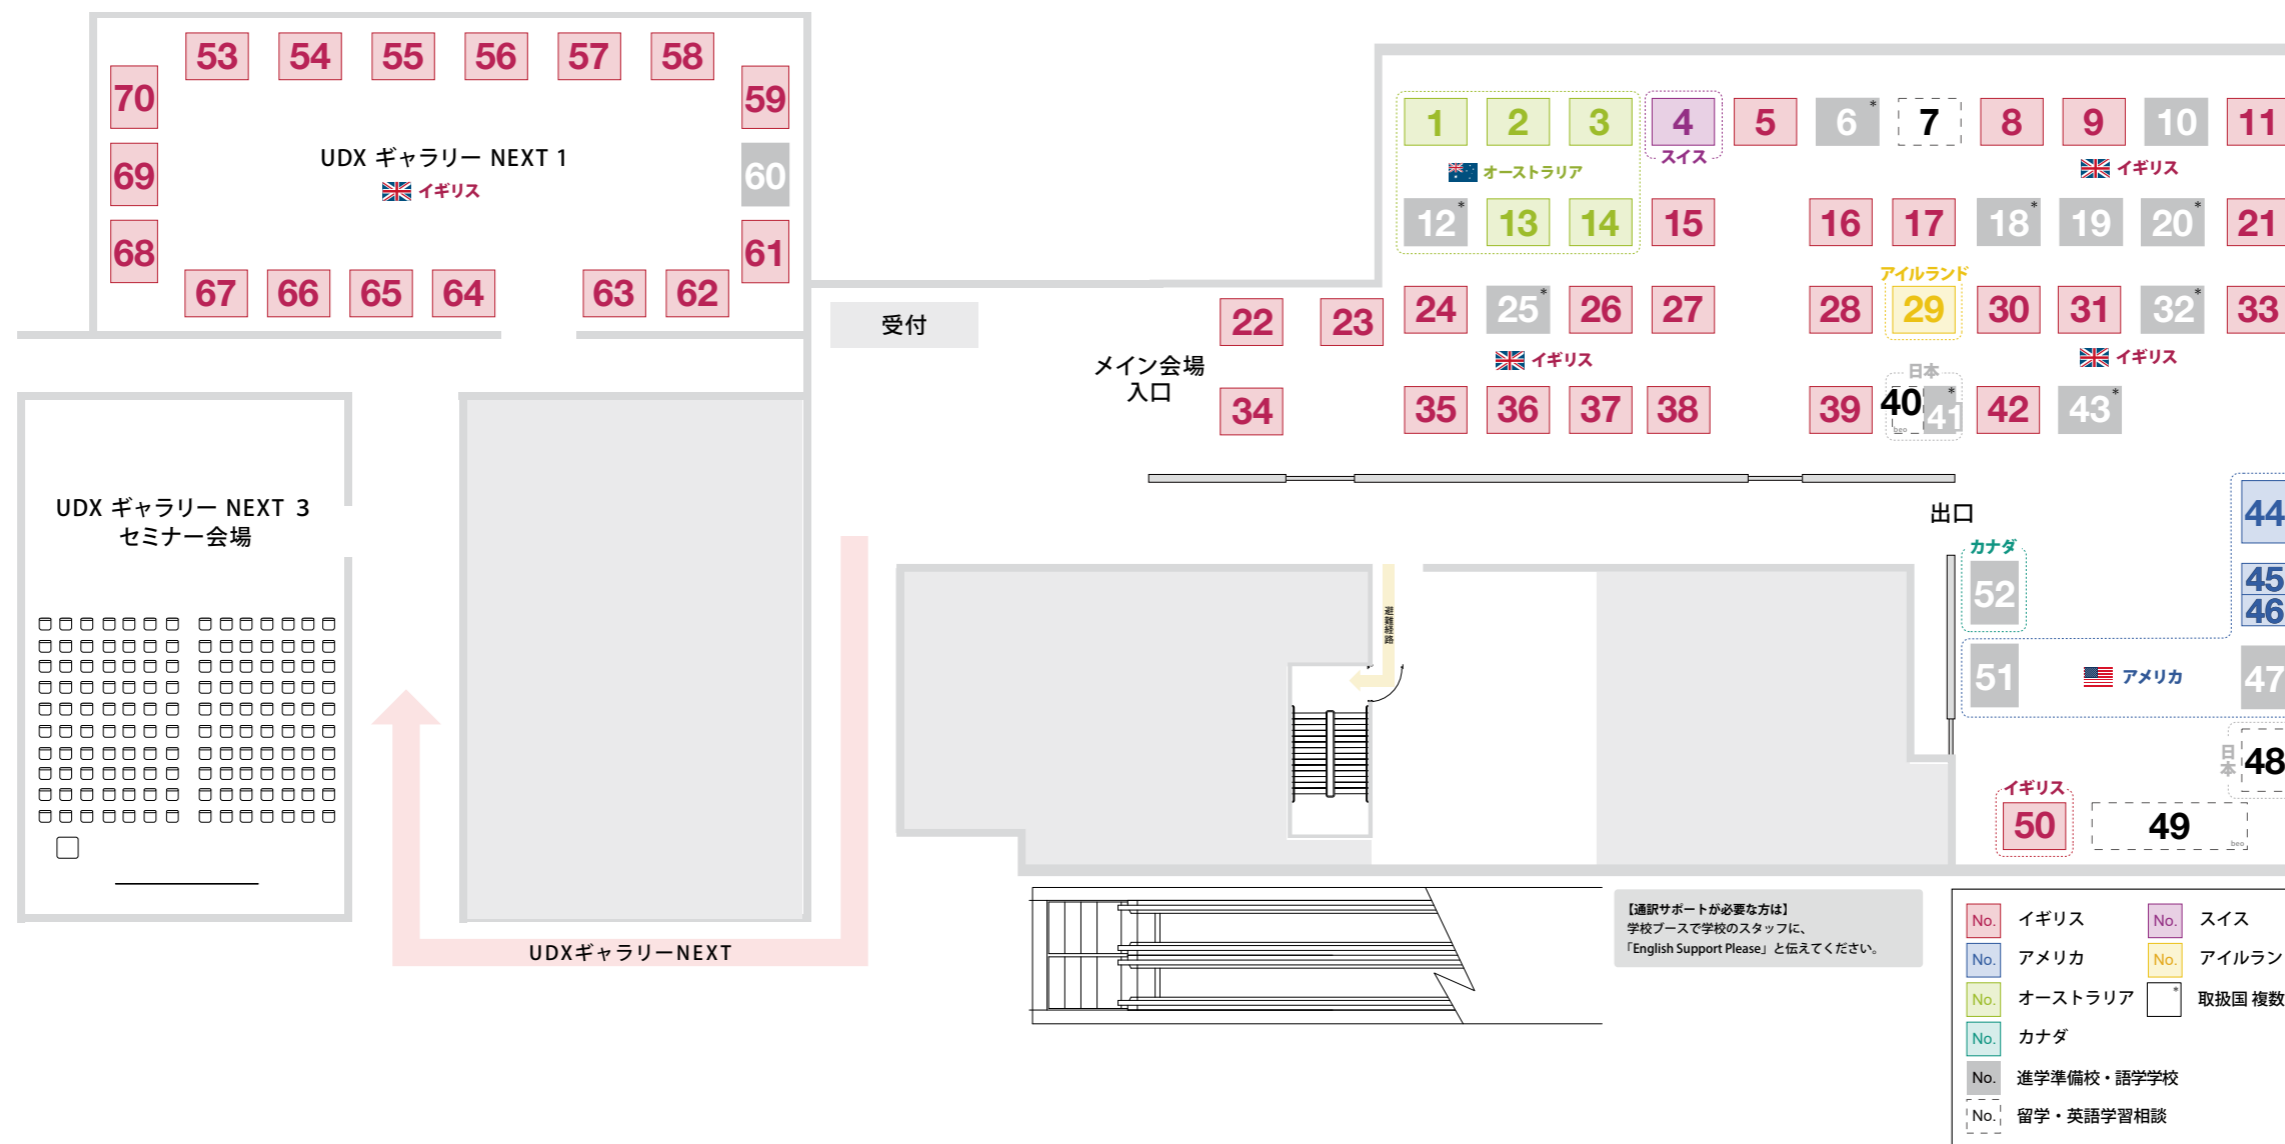

会場図

- 1 University of Sydney
- 2 Curtin University
- 3 The University of Adelaide
- 4 B.H.M.S. Business & Hotel Management School
- 5 The University of Sheffield
- 6 Kaplan International Languages
- 7 Vita Student
- 8 Lancaster University
- 9 University of St Andrews
- 10 Mander Portman Woodward
- 11 Queen Mary University of London
- 12 Kaplan International Pathways (Australia & New Zealand)
- 13 Queensland University of Technology (QUT)
- 14 Deakin University
- 15 University of Exeter
- 16 Durham University
- 17 University of Leicester